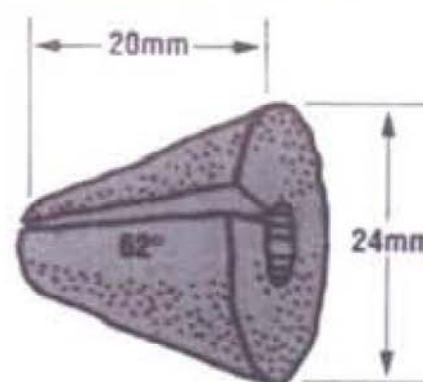

**INSTRUMENT DIMENSIONS**

Catalog No.	Size	A		B		Wire Length	
		mm	in.	mm	in.	mm	in.
150-195-08	Small	9	.354	12	.472	15	.590
150-195-11	Medium	12	.472	15	.590	19	.756
150-195-13	Large	15	.590	18	.708	23	.921
150-198-11	Medium Extended	12	.472	20	.787	23	.918
150-198-14	Large Shallow	15	.590	8	.315	17	.669

**BIOPSY SIZES**

**150-195-08  
Small**

**150-195-11  
Medium**

**150-195-13  
Large**

**150-198-11  
Medium Extended**

**150-198-14  
Large Shallow**