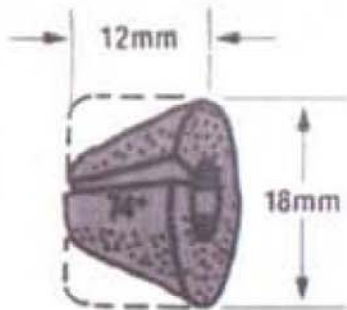

**INSTRUMENT DIMENSIONS**

Catalog No.	Size	A		B		Wire Length	
		mm	in.	mm	in.	mm	in.
150-195-08	Small	9	.354	12	.472	15	.590
150-195-11	Medium	12	.472	15	.590	19	.756
150-195-13	Large	15	.590	18	.708	23	.921
150-198-11	Medium Extended	12	.472	20	.787	23	.918
150-198-14	Large Shallow	15	.590	8	.315	17	.669

**BIOPSY SIZES**

**150-195-08  
Small**

**150-195-11  
Medium**

**150-195-13  
Large**

**150-198-11  
Medium Extended**

**150-198-14  
Large Shallow**