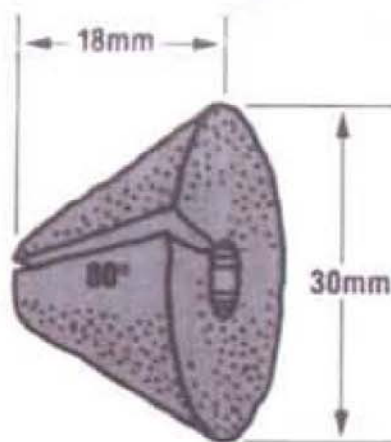

**INSTRUMENT DIMENSIONS**

Catalog No.	Size	A		B		Wire Length	
		mm	in.	mm	in.	mm	in.
150-195-08	Small	9	.354	12	.472	15	.590
150-195-11	Medium	12	.472	15	.590	19	.756
150-195-13	Large	15	.590	18	.708	23	.921
150-198-11	Medium Extended	12	.472	20	.787	23	.918
150-198-14	Large Shallow	15	.590	8	.315	17	.669

**BIOPSY SIZES**

**150-195-08  
Small**

**150-195-11  
Medium**

**150-195-13  
Large**

**150-198-11  
Medium Extended**

**150-198-14  
Large Shallow**