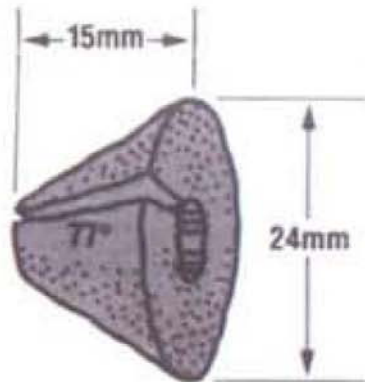

**INSTRUMENT DIMENSIONS**

Catalog No.	Size	A		B		Wire Length	
		mm	in.	mm	in.	mm	in.
150-195-08	Small	9	.354	12	.472	15	.590
150-195-11	Medium	12	.472	15	.590	19	.756
150-195-13	Large	15	.590	18	.708	23	.921
150-198-11	Medium Extended	12	.472	20	.787	23	.918
150-198-14	Large Shallow	15	.590	8	.315	17	.669

**BIOPSY SIZES**

**150-195-08  
Small**

**150-195-11  
Medium**

**150-195-13  
Large**

**150-198-11  
Medium Extended**

**150-198-14  
Large Shallow**